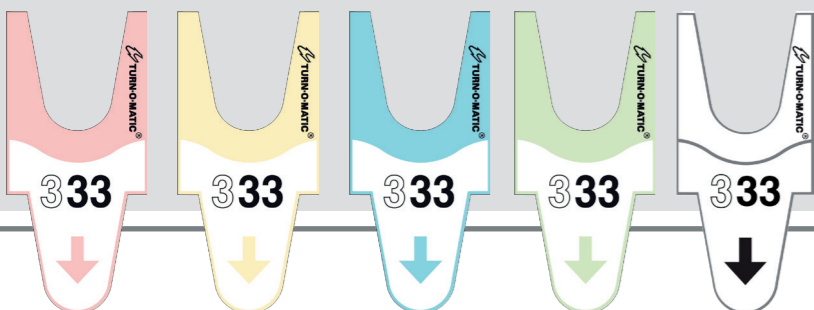

CATEGORY OVERVIEW

Customer Flow Management

Meto Turn-O-Matic Start Pack. Ready for use.

Tickets

Meto Turn-O-Matic Original Tickets with consecutive numbering.

Accessories

Meto Turn-O-Matic Original accessories to the queue management system.